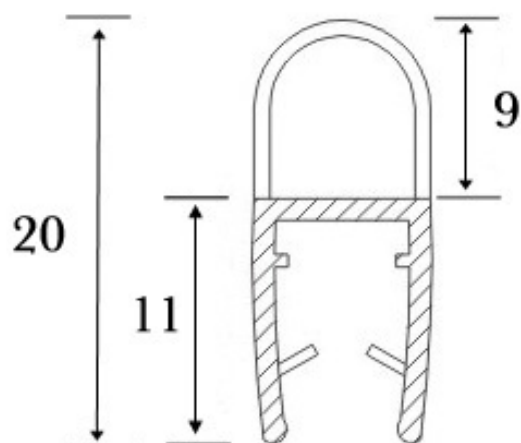

PRODUCT SHEET

Description:

PVC Seal Glass To Floor, S-5708, 2,5 Mtr, F/6mm Glass ,With 9mm Lip

Item number:

15.22.295-1

| Units | Box | Carton | HS Code | Barcode |
|-------|-----|--------|------------|--|
| Pcs. | 10 | 80 | 3925901000 |  |
| | | | | 5704866443289 |